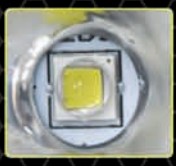

EFS Vividmax High Performance LED

www.1300efs4wd.com.au Ph 1300 EFS 4WD

VividMax 21" 27" 34" 40" Light Bars

Tough Construction
IP67 water/dust proof
High quality aluminium construction
304 Stainless steel adjustable mount/hardware
Polycarbonate protective cover

VIMAX Technology
Specially designed deep light buckets to optimise the light focus and improve the distance of light.

Dual Beam Technology
With both spread and spot beams incorporated into the one light.

Genuine U.S.A LED Cree Chip
For the ultimate in bright white light
6500k white light (12-48 volts)
Super powerful 10 Watt USA LED Cree Chip
50,000 hour life span

5D Cree Lens
Cree led lens for improved magnification of light maximising the Cree Chip light output.

Waterproof Connections
Press fit Wire connections
2yr warranty

Vividmax 21" VMLB-2090
90 watt
6.6 amps @ 12v
9360 Lumens
Efficiency rating (light output ratio) 80%
3 x spot 6 x spread light combo.
14.82 Lux @ 100m / 1 Lux @ 770m