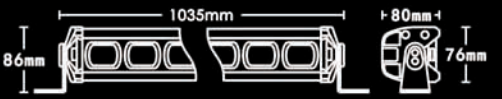

Vividmax 34" VMLB34150
150 watt
9 amps @ 12v
15600 Lumens
Efficiency rating (light output ratio) 95.5%
9 x spot 6 x spread light combo
47.2 Lux @100M / 1 Lux@ 806M