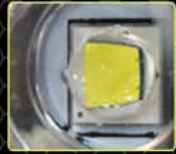

EFS Vividmax High Performance LED

www.1300efs4wd.com.au Ph 1300 EFS 4WD

VividMax 7 & 9 Inch Round Spot Lights

Tough Construction
 IP67 water/dust proof
 High quality aluminium construction
 304 stainless steel adjustable mount/hardware
 Polycarbonate protective cover

VIMAX Technology
 Specially designed deep light buckets to optimise the light focus and improve the distance of light.

Genuine U.S.A LED Cree Chip
 For the ultimate in bright white light
 6500k white light (12-32 volts)
 Super powerful 10 Watt USA LED Cree Chip
 50,000 hour life span

Dual Beam Technology (9INCH ONLY)
 With both spread and spot beams incorporated into the one light.

5D Cree Lense
 Cree LED lens for improved magnification of light, maximising the Cree Chip light output.

Waterproof Conections
 Press fit wire conections
 2yr warranty

6500K

9 Inch/220mm VMDL-9180

12-32 VOLTS
 Efficiency rating (Light output ratio) **87.8%**
 180 watts
 15480 Lumens
 10.4 Amps @12v
 50,000 hour life span
 18 x 10 watt USA Cree LED
 Dual beam spread/spot combo
 67.2 Lux @ 100m / 1 lux @ 814m