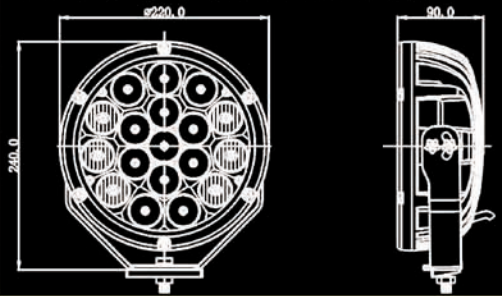

Dual Beam Technology (9INCH ONLY)
 With both spread and spot beams incorporated into the one light.

5D Cree Lense
 Cree LED lens for improved magnification of light, maximising the Cree Chip light output.

Waterproof Conections
 Press fit wire conections
 2yr warranty

6500K

9 Inch/220mm VMDL-9180

12-32 VOLTS
 Efficiency rating (Light output ratio) **87.8%**
 180 watts
 15480 Lumens
 10.4 Amps @12v
 50,000 hour life span
 18 x 10 watt USA Cree LED
 Dual beam spread/spot combo
 67.2 Lux @ 100m / 1 lux @ 814m

7 INCH/185mm VMDL-790

12-32 VOLTS
 Efficiency rating (Light output ratio) **91.4%**
 90 watts
 7740 Lumens
 5.44 amps @12v
 50,000 hour life span
 18 x 5 watt USA Cree LED
 Single spot beam
 41.28 Lux @ 100m / 1 Lux @621m